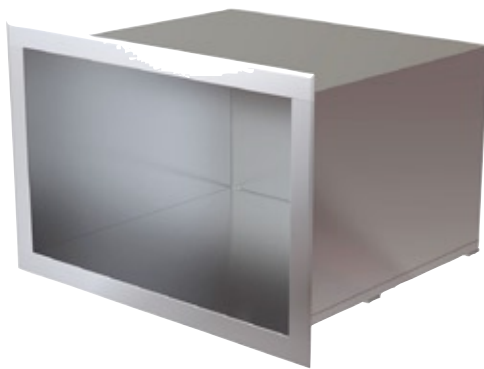

Job Name	
Model	WS-
Item#	

Job Name	
Model	WS-
Item#	

MOUNTAIN SERIES - WOOD STORAGE BOXES

Wood Stone's wood storage box is constructed of stainless steel and, as an option, can be powder coat finished in any color desired. It slides easily into the oven stand. The rear panel of the box is removable to allow access to the under-side of the oven.

info@woodstone-corp.com or visit www.woodstone-corp.com

Job Name	
Model	WS-
Item#	

Job Name	
Model	WS-
Item#	

MOUNTAIN SERIES - WOOD STORAGE BOXES

Wood Stone's wood storage box is constructed of stainless steel and, as an option, can be powder coat finished in any color desired. It slides easily into the oven stand. The rear panel of the box is removable to allow access to the under-side of the oven.