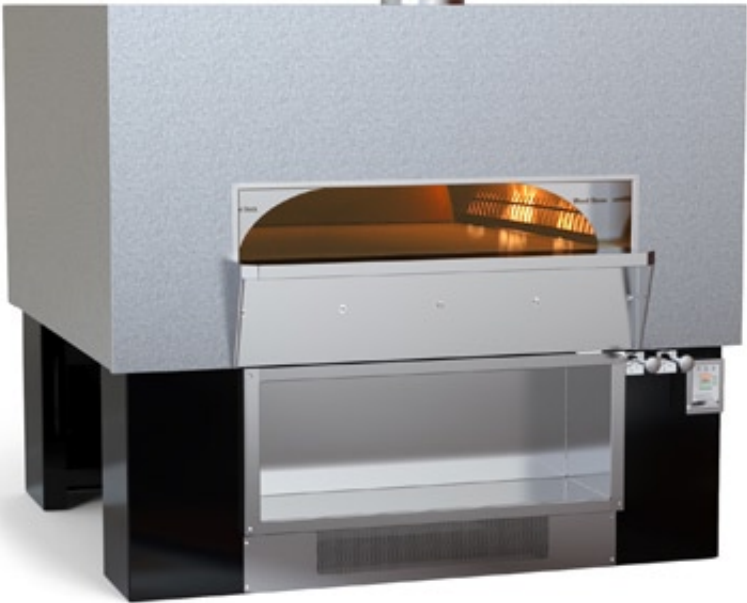

FIRE DECK WOOD STORAGE BOXES

Job Name	
Model	WS-
Item#	

Job Name	
Model	WS-
Item#	

FIRE DECK - WOOD STORAGE BOXES

Wood Stone's wood storage box is constructed of stainless steel and, as an option, can be powder coat finished in any color desired. It slides easily into the oven stand. The complete storage box is easily removable for service access.

	Height	Width	Depth
FD-6045	19 3/4"	20 1/2"	27 1/8"
FD-8645	19 3/4"	20 1/2"	27 1/8"
FD-9660	19 3/4"	20 1/2"	27 1/8"
FD-11260	19 3/4"	20 1/2"	27 1/8"
FD-9690	19 3/4"	54"	17 7/8"
FD-11290	19 3/4"	70"	17 7/8"